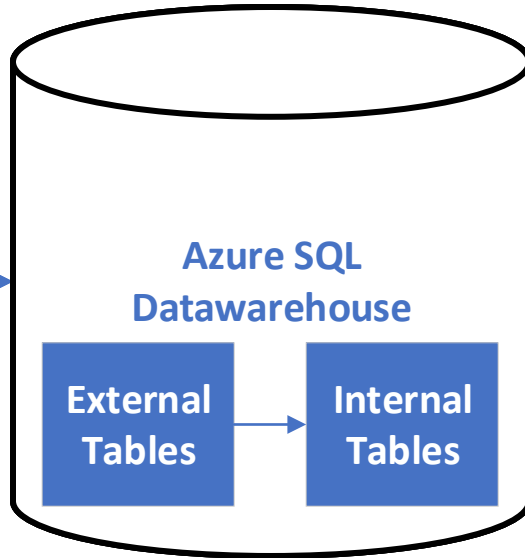

**Data Lake Curated Zone**

Databricks

Polybase

Nightly Load

SSMS Power Users

5%

Power BI Users

80%